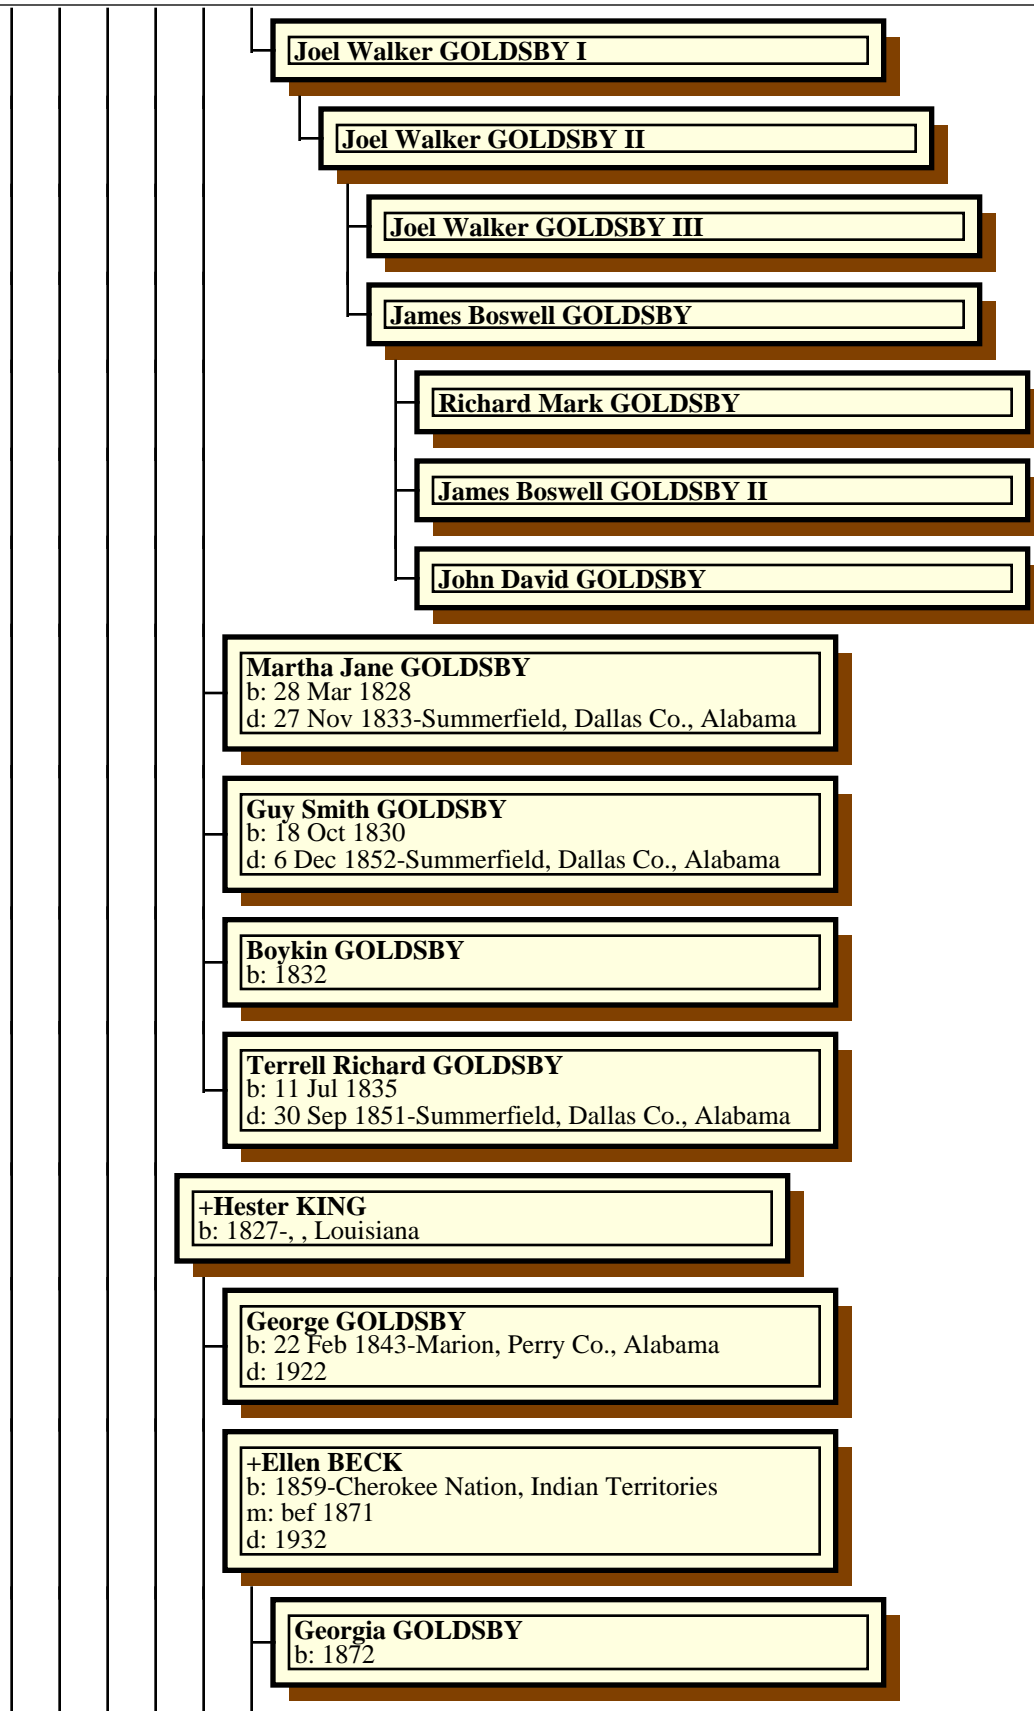

**Lauren Jayne HURT**  
 b: 1 Jan 1970-Washington, , District of Columbia

**+Jon WHARTON**  
 m: 16 Apr 1994-Pittsburgh, , Pennsylvania

+Mose BROWN

+ELLER

**Crawford "Cherokee Bill" GOLDSBY**  
 b: 8 Feb 1874-Fort Concho, , Texas  
 d: 17 Mar 1896-Fort Smith, Sebastian Co., Arkansas  
 bu: aft 17 Mar 1896-, Oklahoma