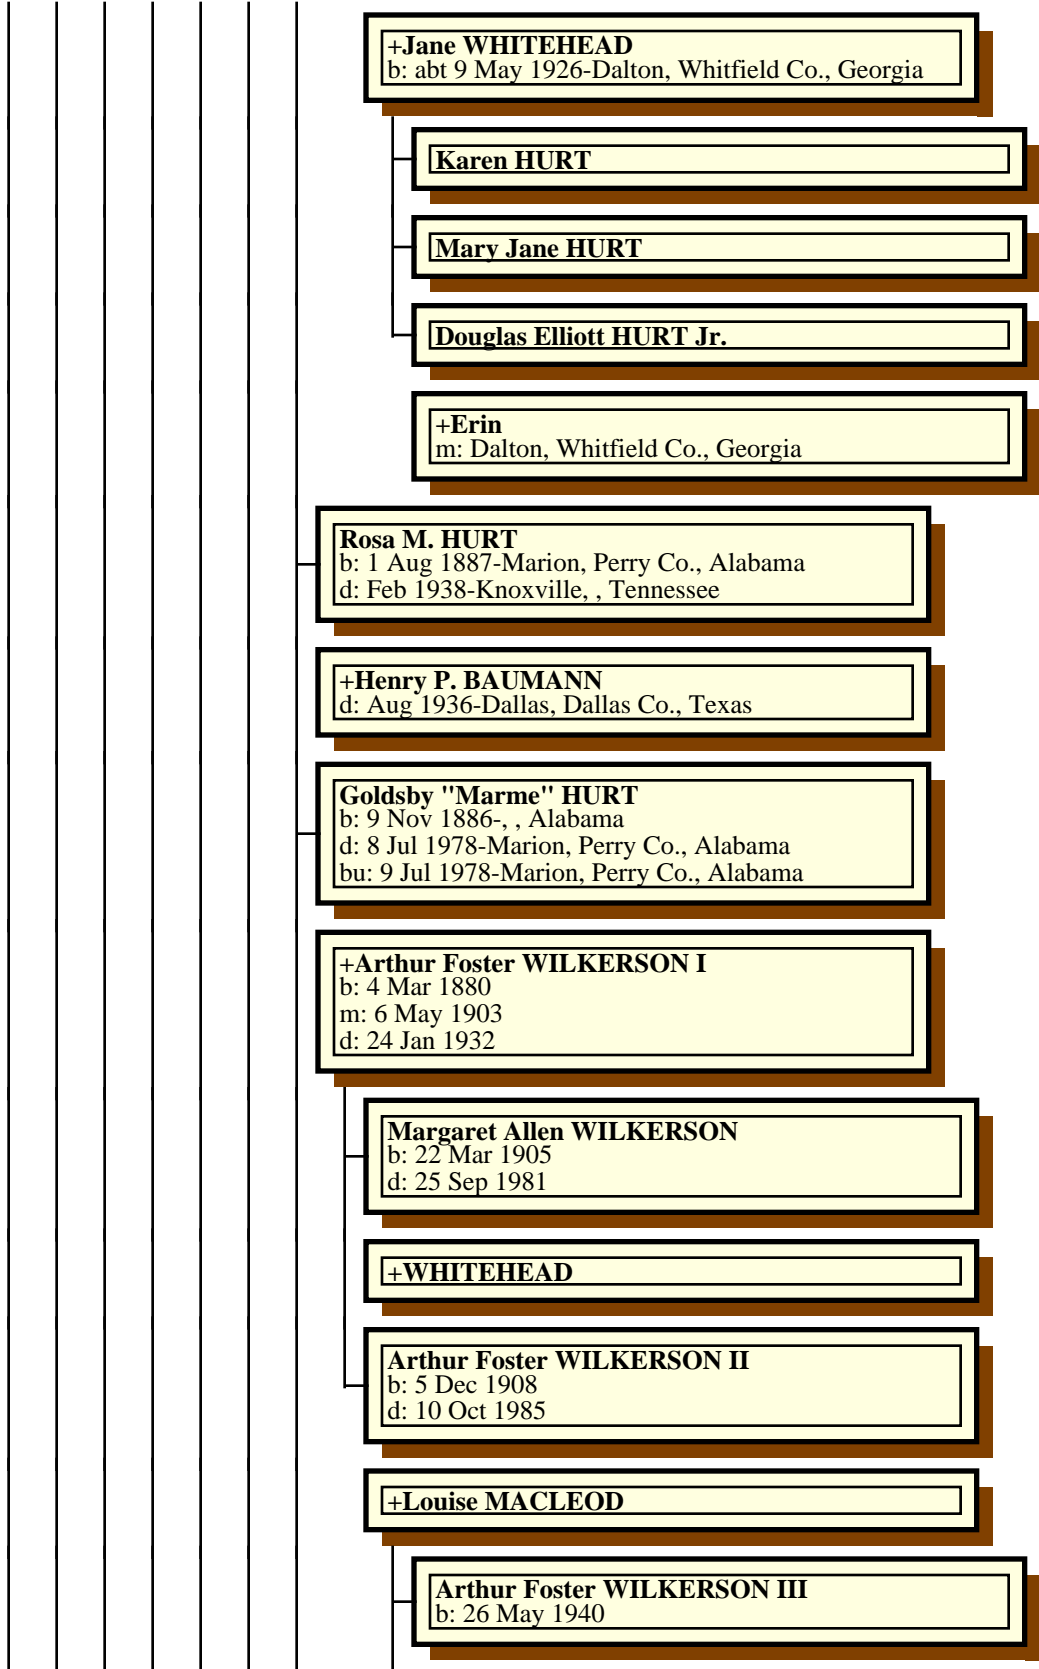

**Lauren Jayne HURT**  
 b: 1 Jan 1970-Washington, , District of Columbia

**+Jon WHARTON**  
 m: 16 Apr 1994-Pittsburgh, , Pennsylvania

+Mose BROWN

+ELLER

**Crawford "Cherokee Bill" GOLDSBY**  
 b: 8 Feb 1874-Fort Concho, , Texas  
 d: 17 Mar 1896-Fort Smith, Sebastian Co., Arkansas  
 bu: aft 17 Mar 1896-, Oklahoma