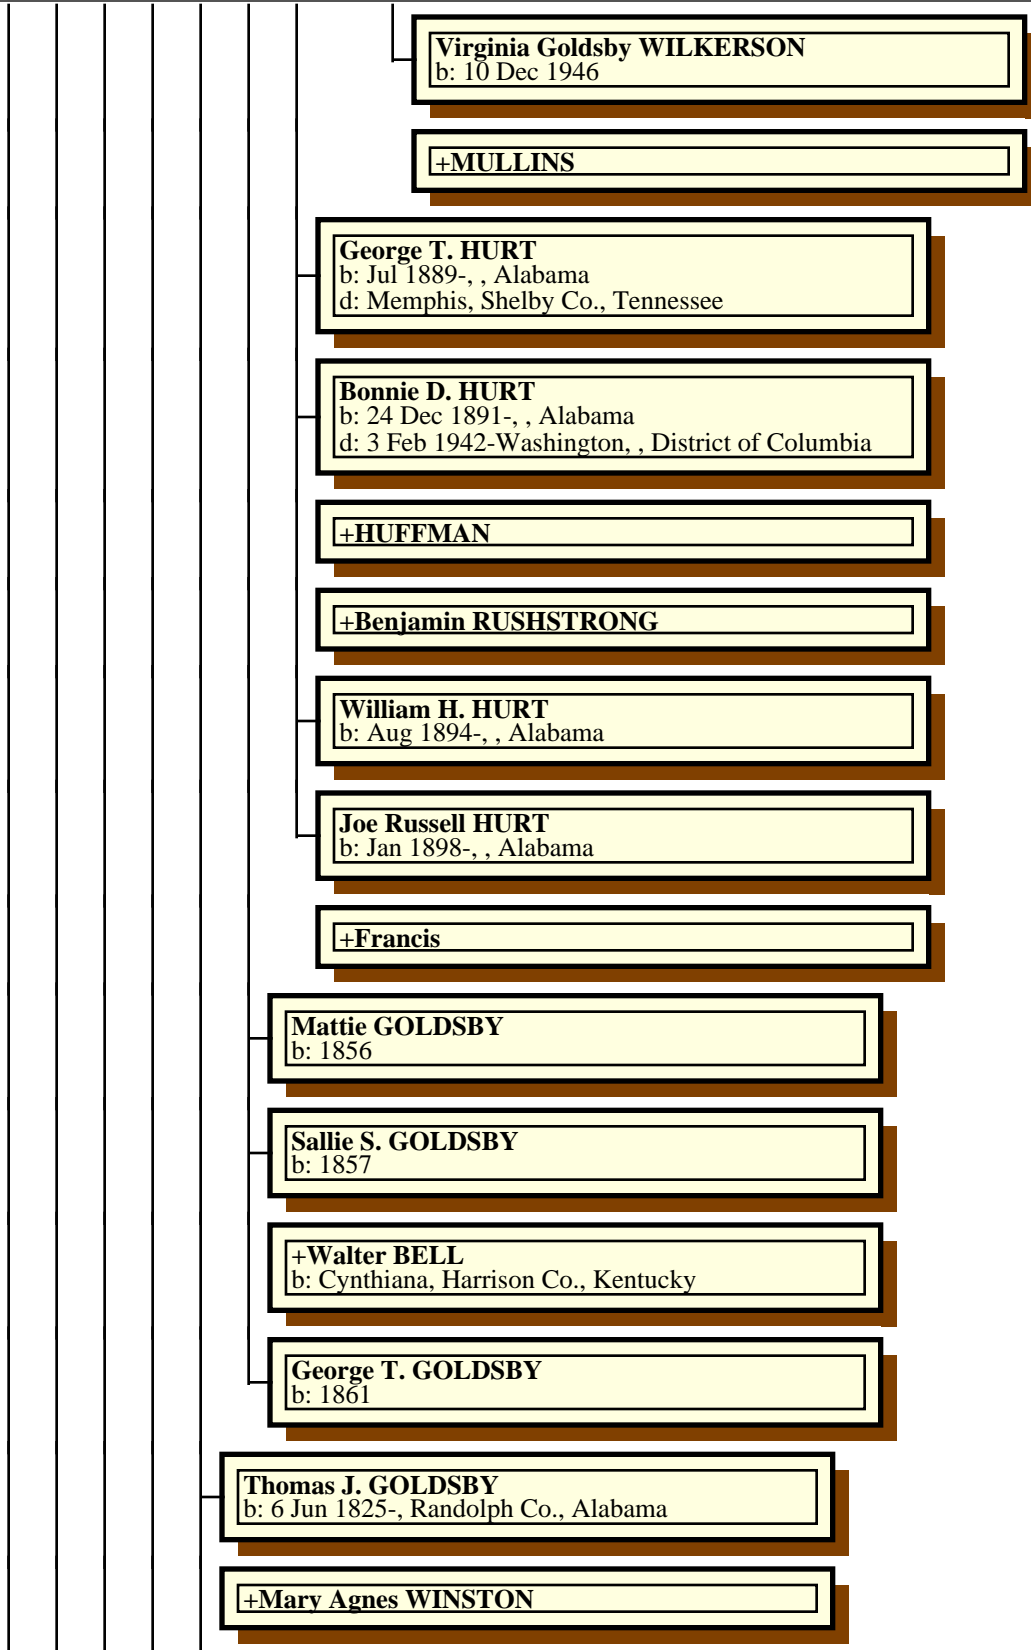

+Sandra LLOYD
 b: 4 Oct 1943
 m: 12 Oct 1968-Pittsburgh, , Pennsylvania

Lauren Jayne HURT
 b: 1 Jan 1970-Washington, , District of Columbia

+Jon WHARTON
 m: 16 Apr 1994-Pittsburgh, , Pennsylvania

+Mose BROWN