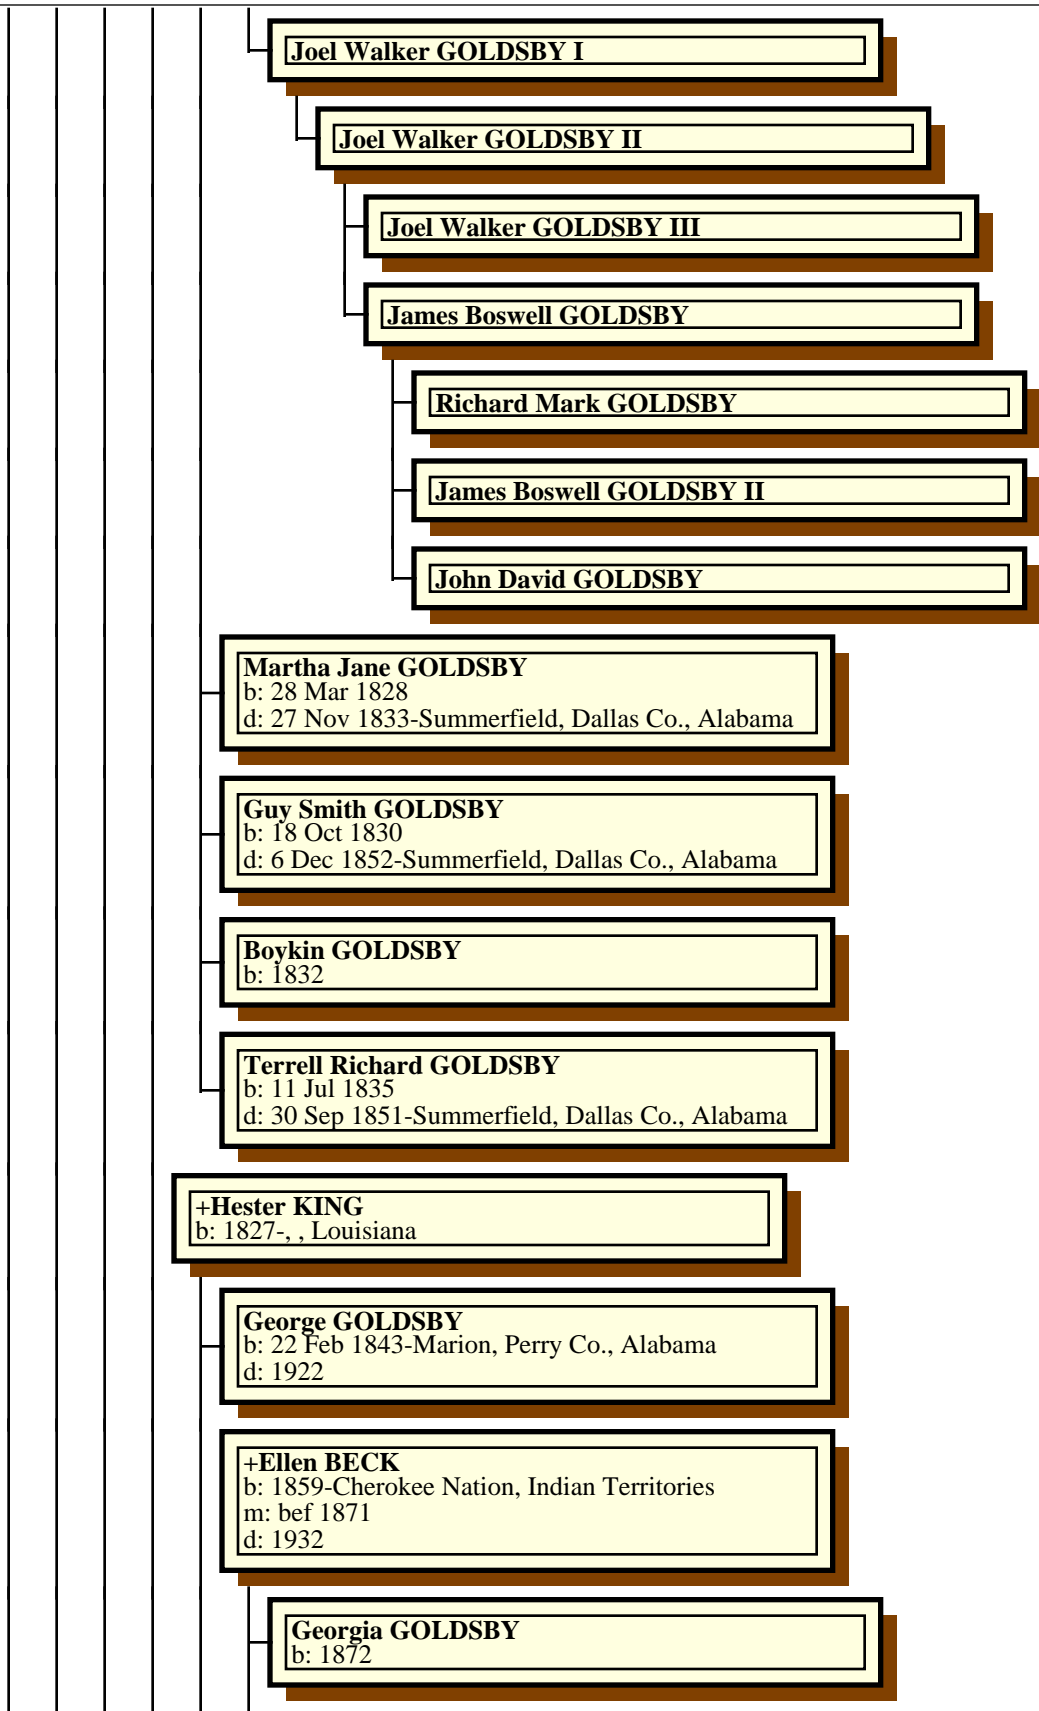

+Sandra LLOYD
 b: 4 Oct 1943
 m: 12 Oct 1968-Pittsburgh, , Pennsylvania

Lauren Jayne HURT
 b: 1 Jan 1970-Washington, , District of Columbia

+Jon WHARTON
 m: 16 Apr 1994-Pittsburgh, , Pennsylvania

+Mose BROWN