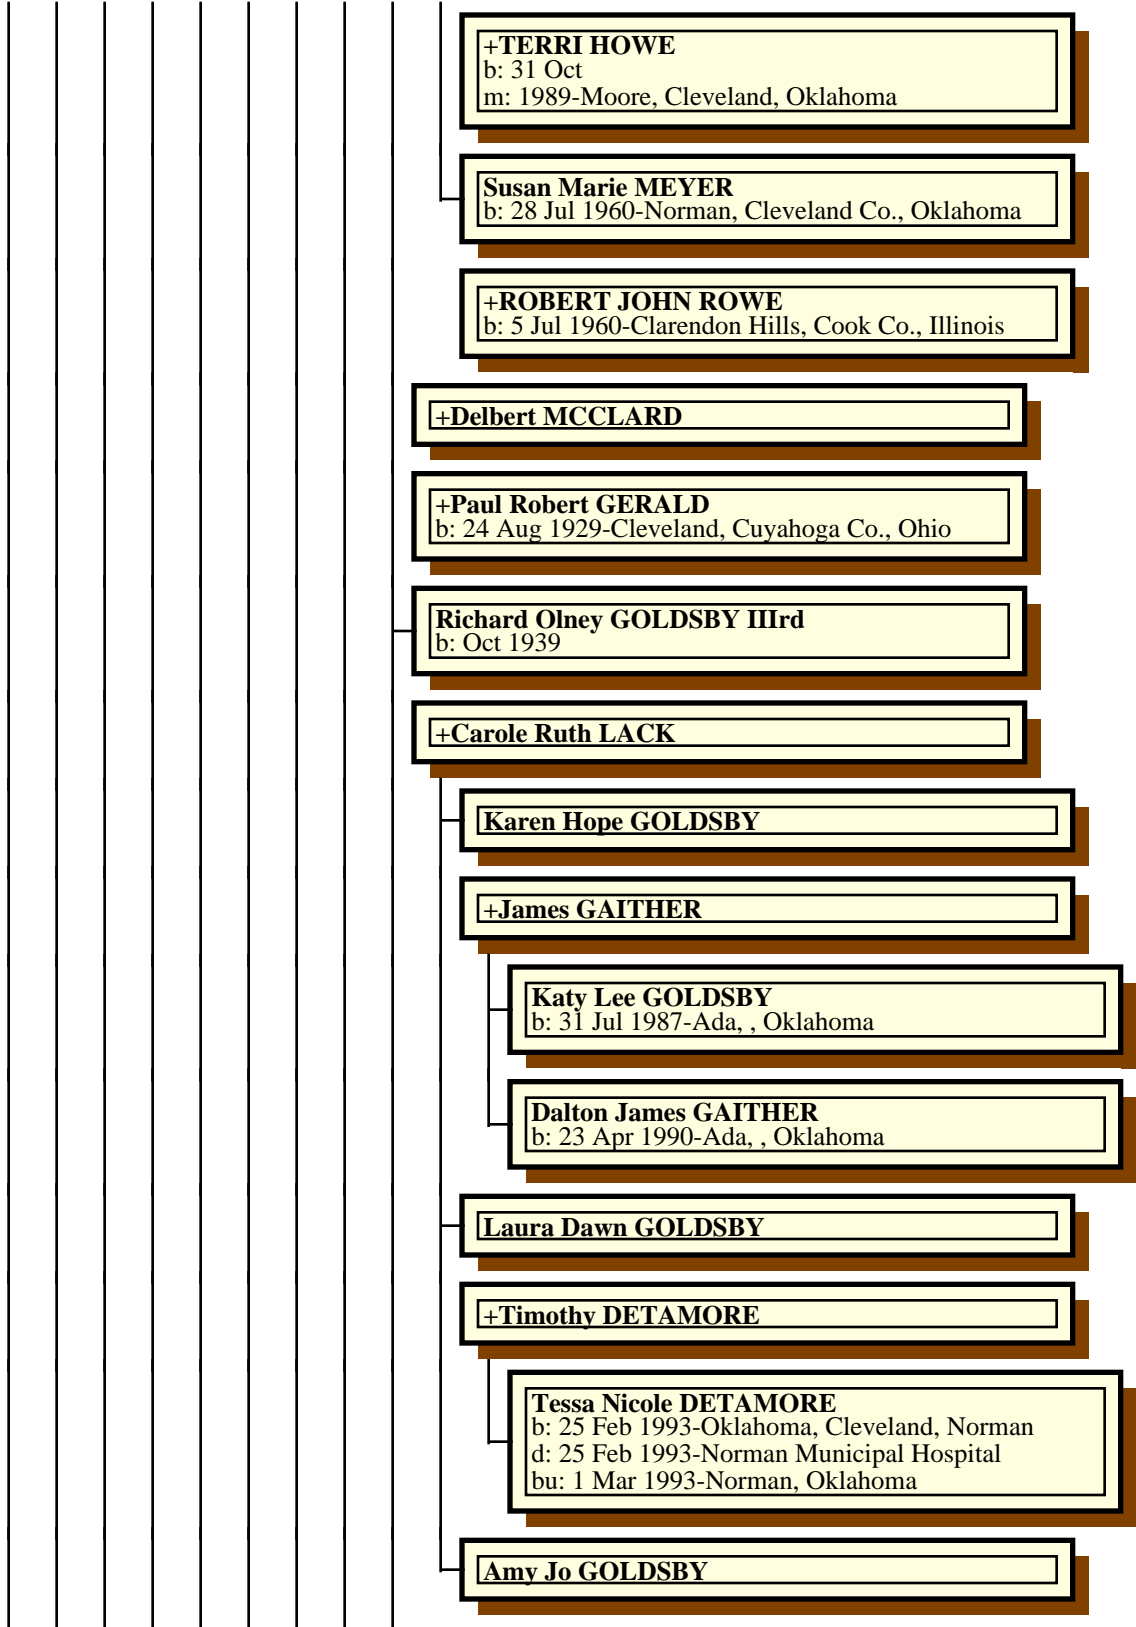

Frank Walton GOLDSBY Sr.
 b: abt 1858

+Ella NAIL
 b: abt 1860

Miles Early GOLDSBY

unknown GOLDSBY

Don Walter GOLDSBY
 b: 5 Sep 1947-McClain, Norman, Oklahoma

+Grace Helen MOTTOLO
 b: 28 Aug 1948-Winchester, , Massachusetts
 m: 11 Aug 1968-Woburn Co., Massachusetts