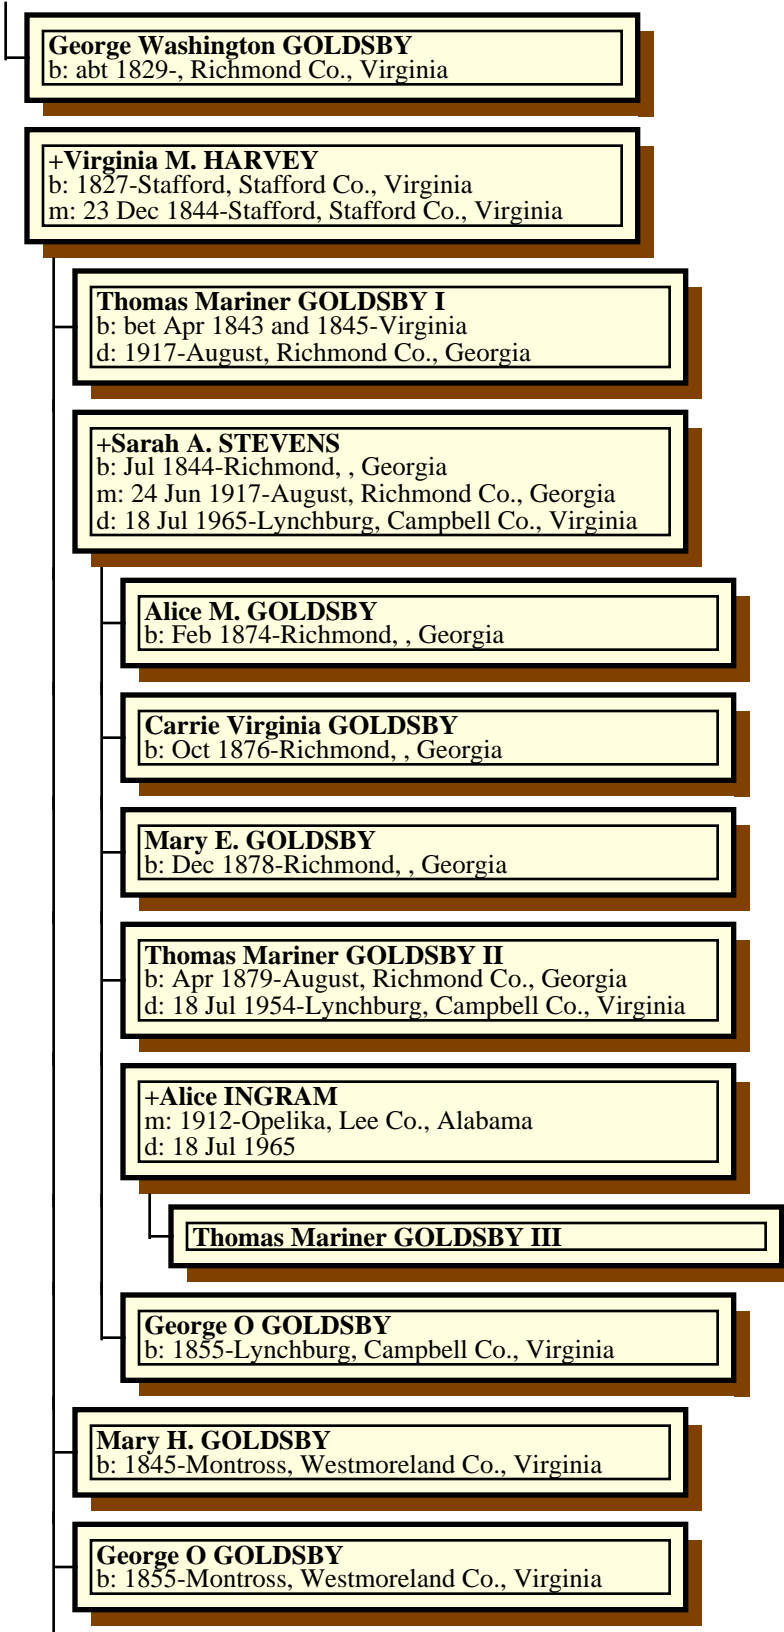

Caleb GOLDSBY
b: 1819-, , Virginia

Descendants of John GOLDSBY

7 Feb 2008

Prepared by:
Robert L. Goldsby
5101 NE 121st Ave #140
Vancouver, WA 98682
(360) 573-9880
bob@goldsbyfamily.info