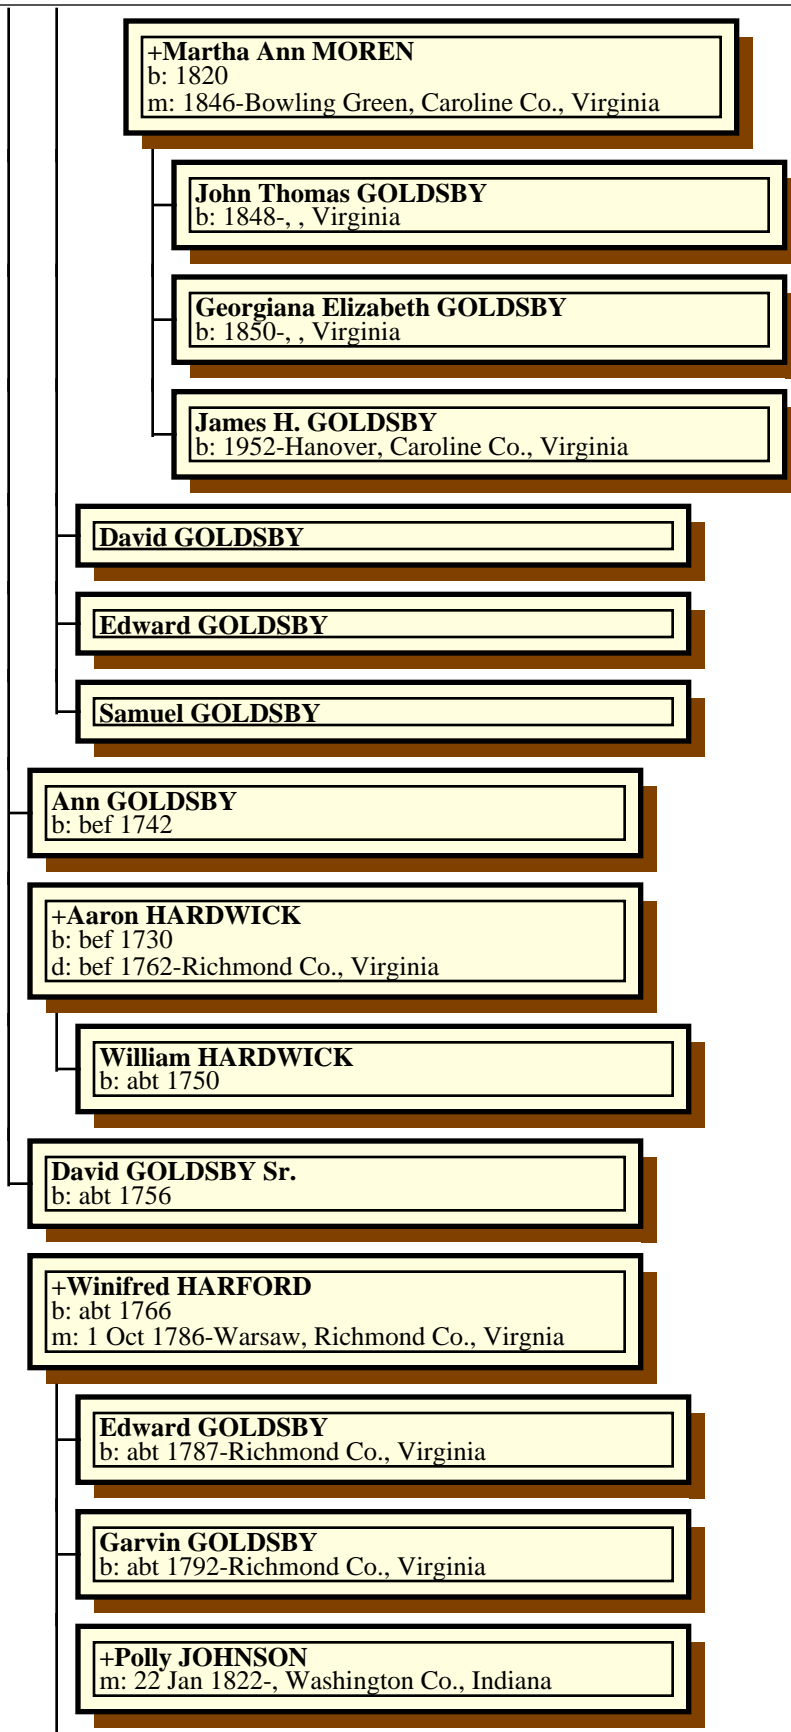

Caleb GOLDSBY
b: 1819-, , Virginia

Descendants of John GOLDSBY

7 Feb 2008

Prepared by:
Robert L. Goldsby
5101 NE 121st Ave #140
Vancouver, WA 98682
(360) 573-9880
bob@goldsbyfamily.info