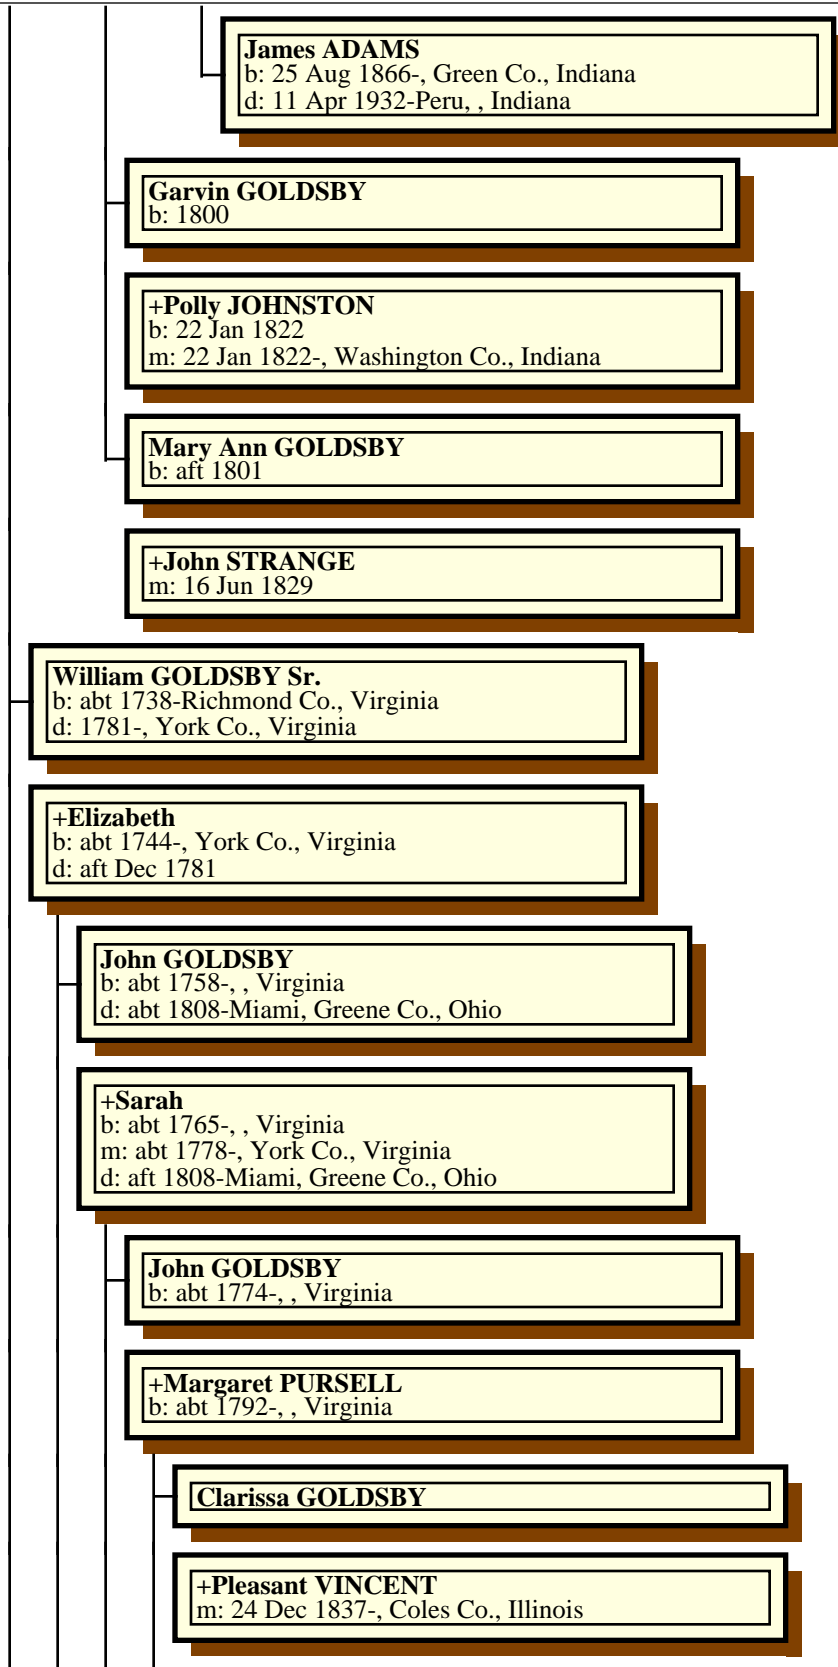

Descendants of John GOLDSBY

7 Feb 2008