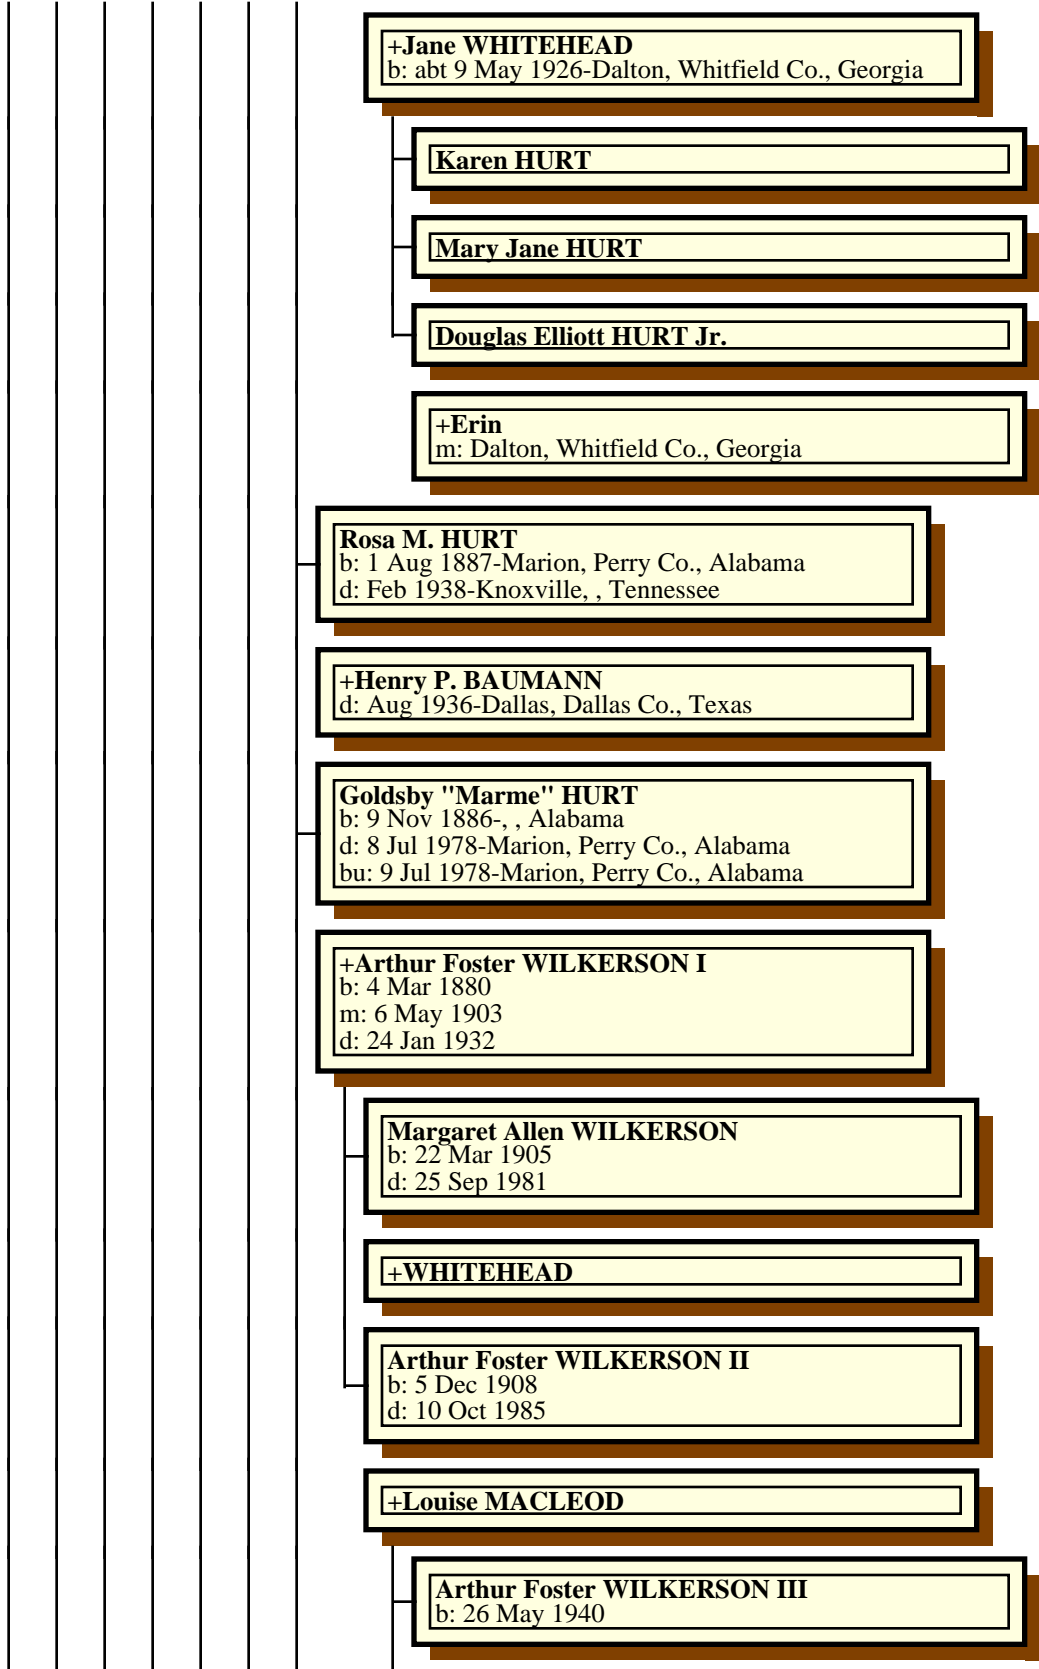

+Sandra LLOYD
 b: 4 Oct 1943
 m: 12 Oct 1968-Pittsburgh, , Pennsylvania

Lauren Jayne HURT
 b: 1 Jan 1970-Washington, , District of Columbia

+Jon WHARTON
 m: 16 Apr 1994-Pittsburgh, , Pennsylvania

+Mose BROWN